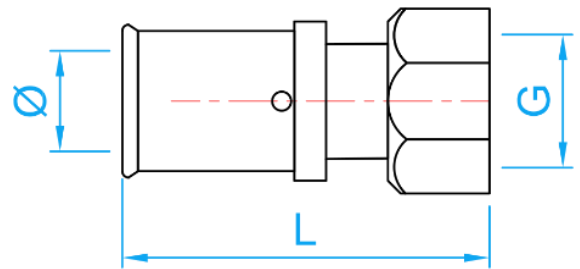

PEX PRESS-FIT FITTINGS (U PROFILE)

COMPLY WITH BS EN ISO 21003-1:2008
 BS EN ISO 21003-3:2008
 BS EN ISO 21003-5:2008
 BS EN 12165:2016
 AS/NZS 4020:2005
 SS 375:2015

F5 DEMOUNTABLE FEMALE STRAIGHT UNION

SIDE VIEW

DIMENSIONS

SKU	SIZE (mm x inch)	Ø (mm)	G BSP (inch)	L (mm)	WEIGHT (kg)	PCS/CTN
PEXF5FJC016	16 × 1/2"	11.8	1/2"	51.0	0.060	384
PEXF5FJC01620	16 × 3/4"	15.8	1/2"	52.0	0.077	200
PEXF5FJC02016	16 × 1/2"	15.8	1/2"	52.0	0.067	240
PEXF5FJC020	20 × 3/4"	15.8	3/4"	52.5	0.089	192
PEXF5FJC02520	25 × 3/4"	19.8	3/4"	58.5	0.111	144
PEXF5FJC025	25 × 1"	19.8	1"	61.0	0.156	96
PEXF5FJC03225	32 × 1"	25.8	1"	61.0	0.172	96
PEXF5FJC032	32 × 1 1/4"	25.8	1 1/4"	62.5	-	-
PEXF5FJC04032	40 × 1 1/4"	31.8	1 1/4"	78.0	-	-
PEXF5FJC05040	50 × 1 1/2"	40.8	1 1/2"	83.5	-	-